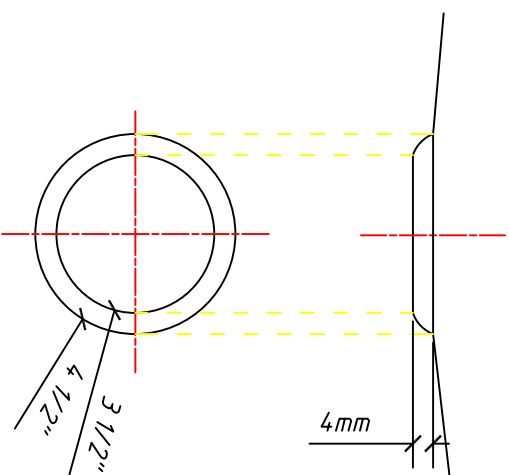

Welded with cooper plate

Cut-away view of drain opening

MODEL NO.: KSD-3623-1/2/3

Design by: Jake Wu		Materials: Pure Copper	
Drawing by: Jake Wu		Craft: Hammered	
Verify by: Tomfan			
Copper Sink:	DOUBLE KITCHEN SINK	Company:	Xiamen Granite Industry Co., Ltd.
		Scale:	Date: 08/21/2005